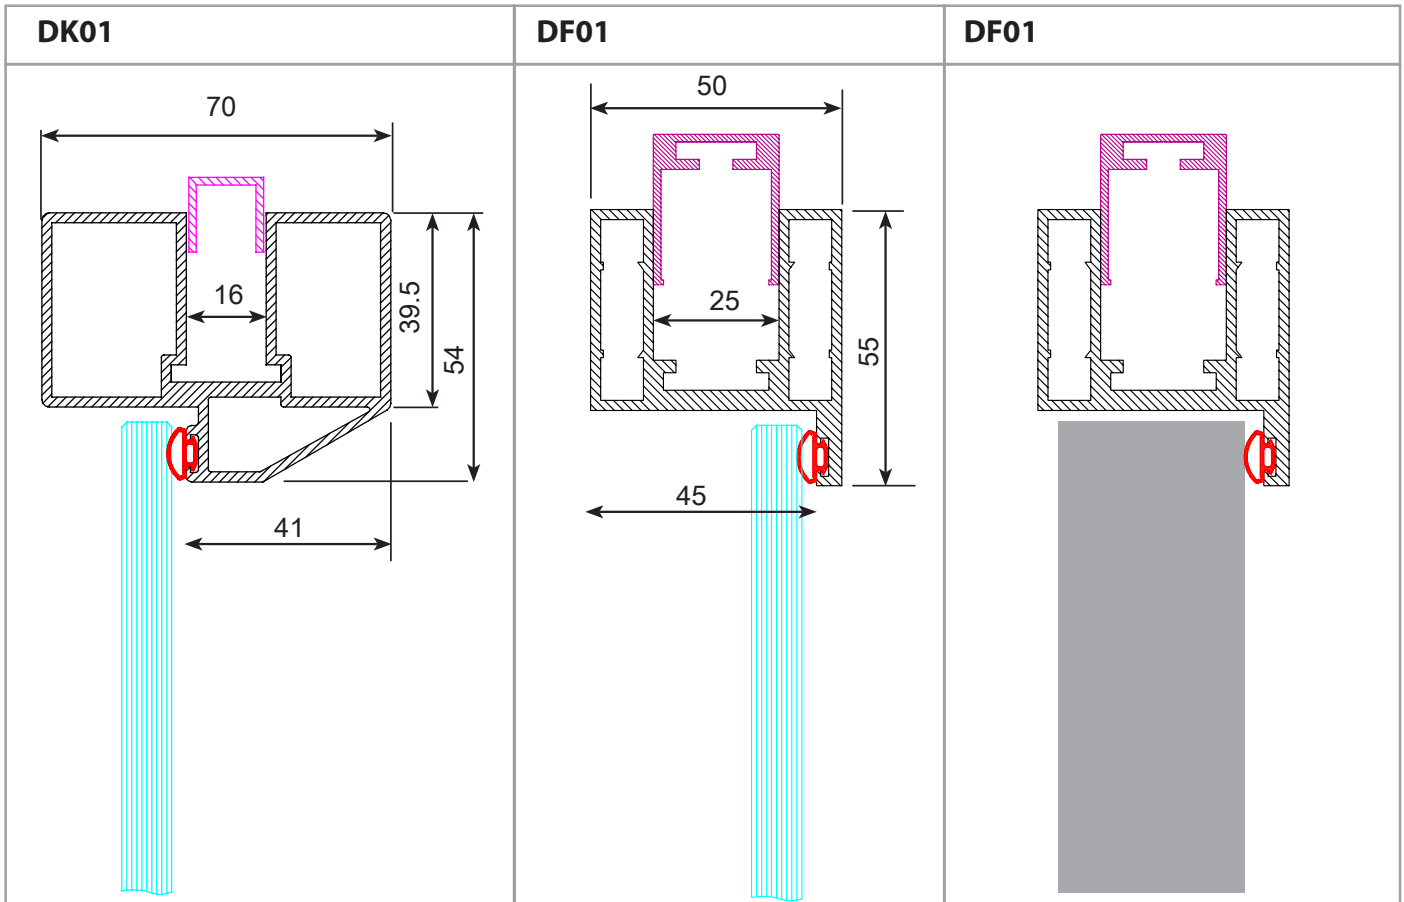

PARTITIONING SYSTEMS

International Glass Fittings

RENATO FATTORINI 

International Glass Fittings

RENATO FATTORINI 

DF02

DF10

DF11